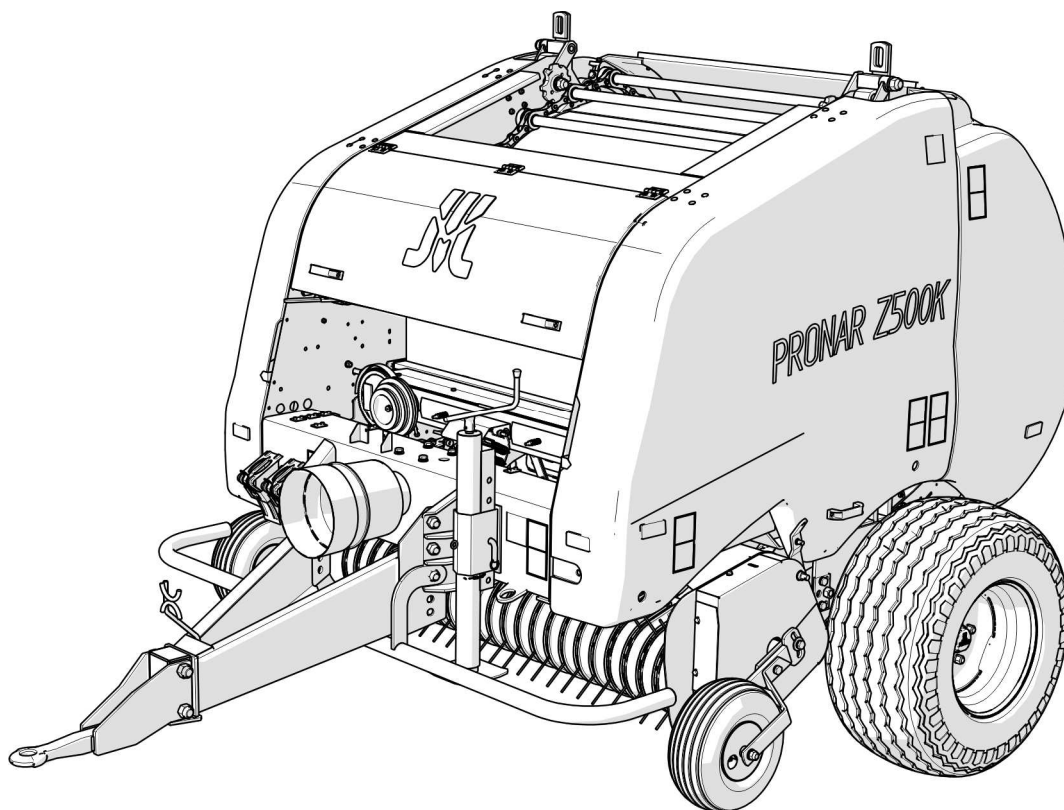

OPERATOR'S MANUAL

ROUND BALER

PRONAR Z500K

TRANSLATION OF THE ORIGINAL COPY OF THE MANUAL

EDITION 1B-03-2020

PUBLICATION NO 513N-0000000-UM