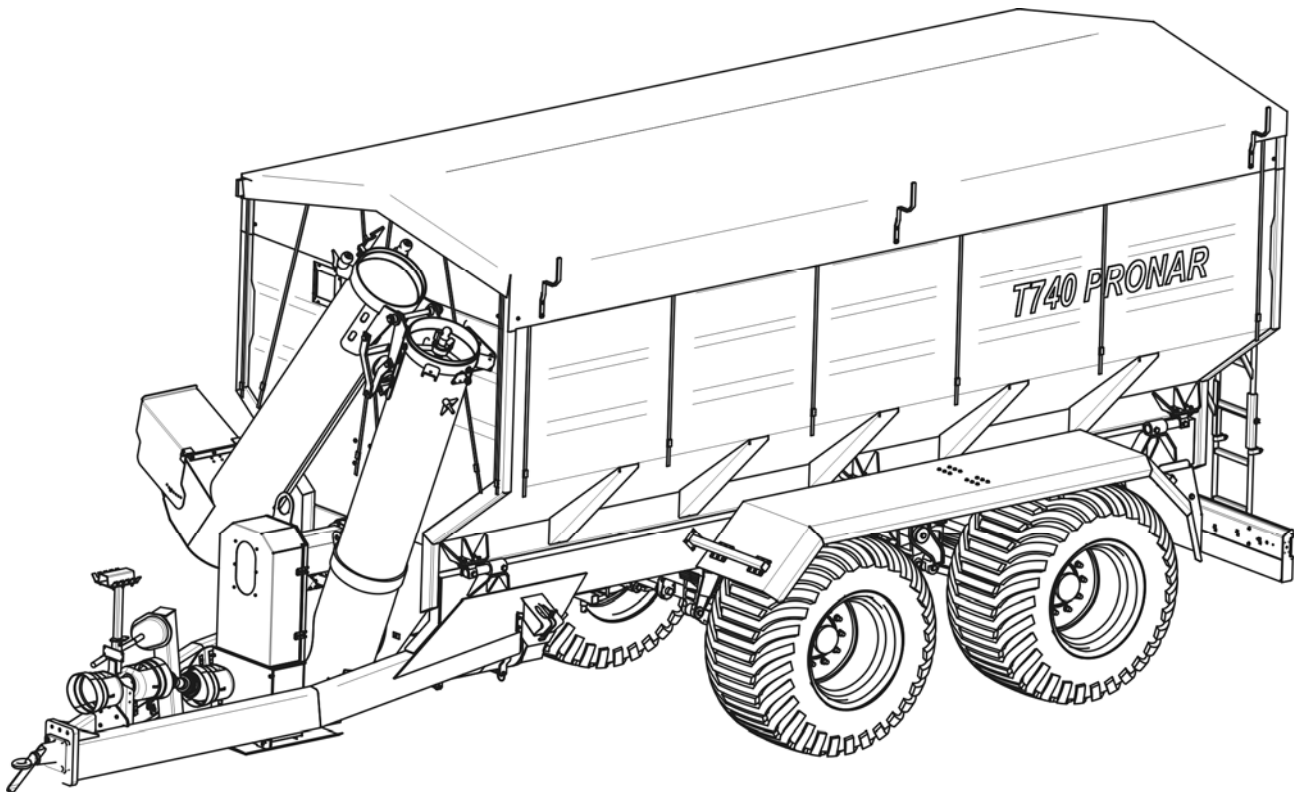

OPERATING INSTRUCTIONS

AGRICULTURAL TRAILER

PRONAR T740

TRANSLATION OF THE ORIGINAL COPY OF THE MANUAL

ISSUE 3A-07-2012

PUBLICATION NO 175N-00000000-UM