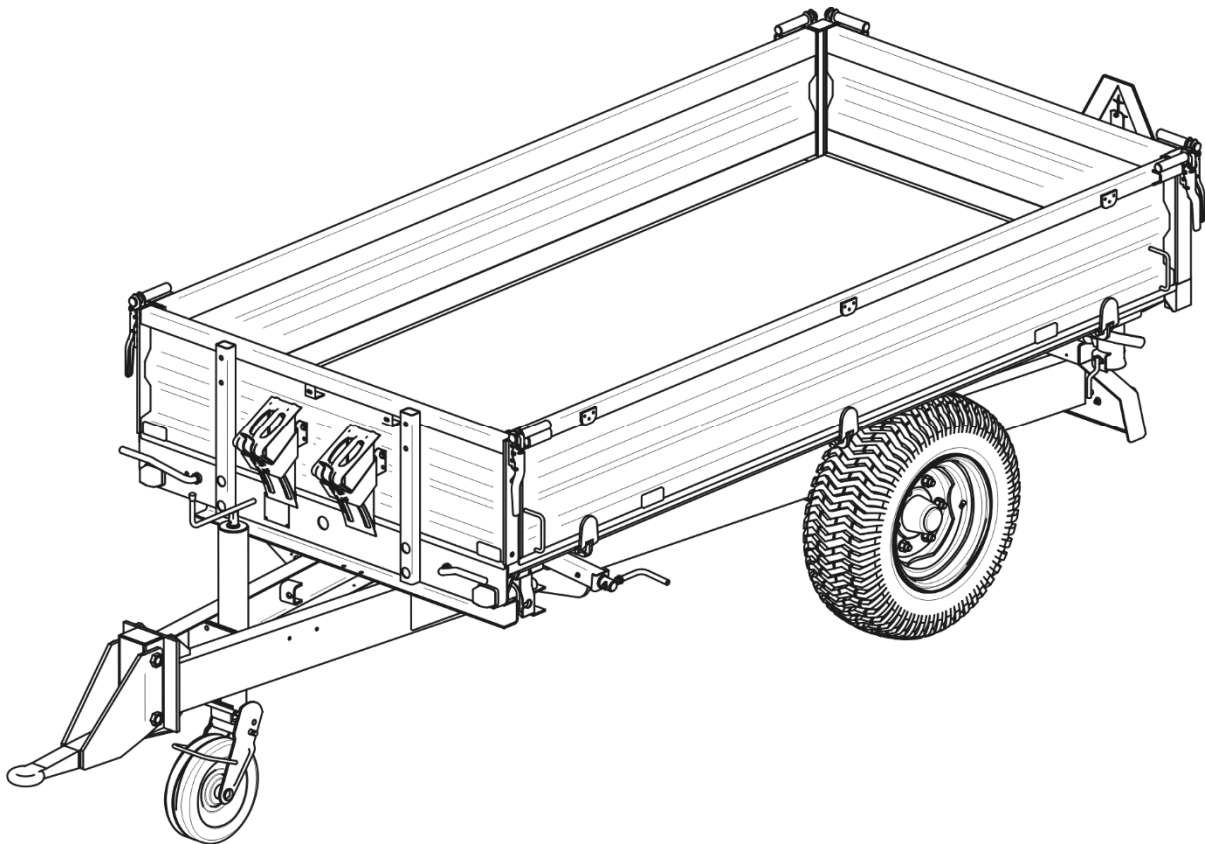

www.pronar.pl

OPERATOR'S MANUAL

AGRICULTURAL TRAILER

PRONAR T655

TRANSLATION OF THE ORIGINAL COPY OF THE MANUAL

EDITION 4A-01-2010

PUBLICATION NO. 41N-00000000-UM