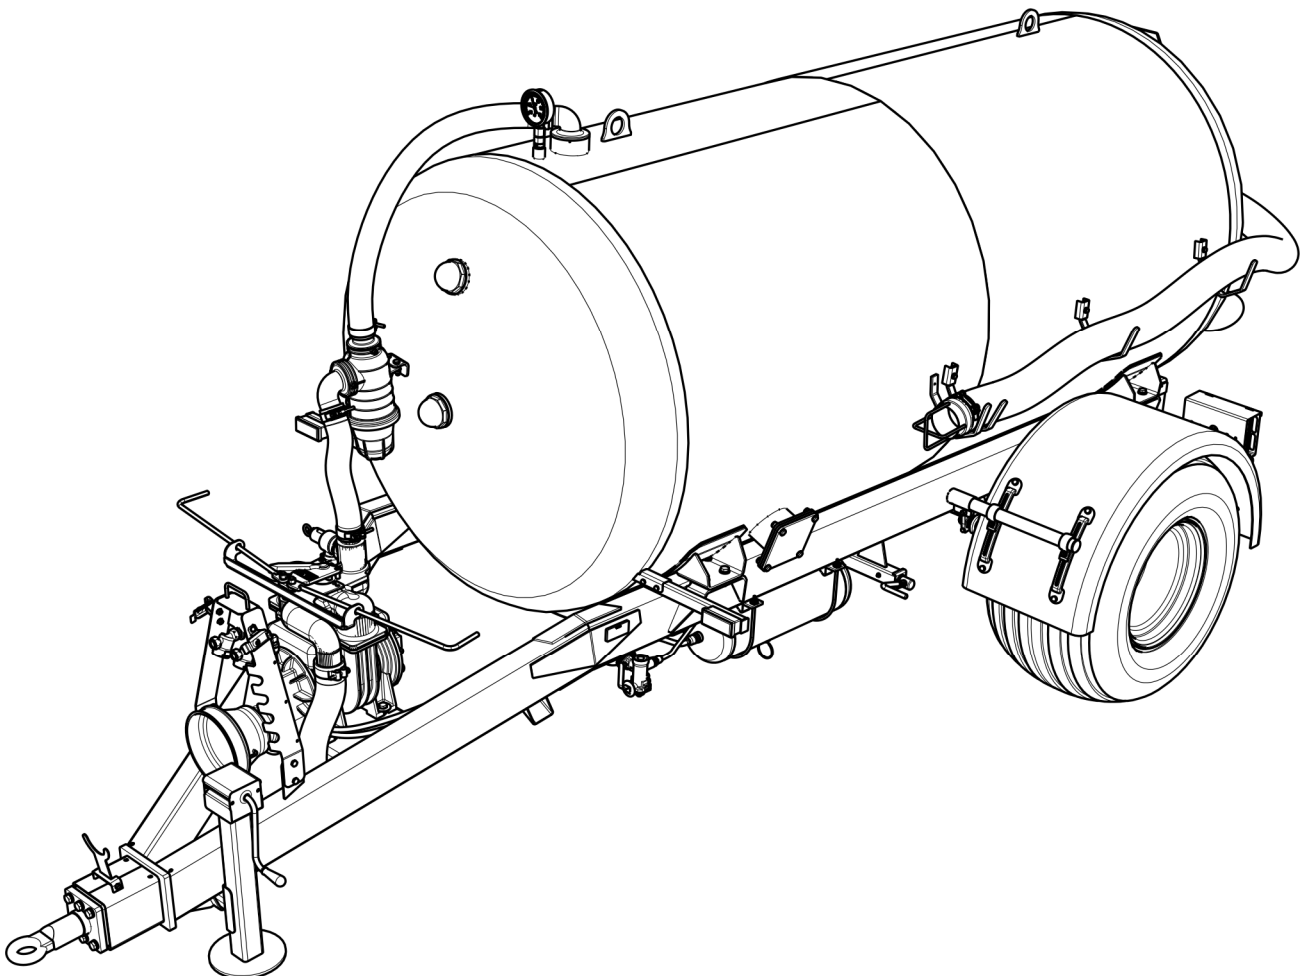

OPERATOR'S MANUAL

SLURRY SPREADER

PRONAR T314 / PRONAR T315 / PRONAR T316

TRANSLATION OF THE ORIGINAL COPY OF THE MANUAL

ISSUE 3A-05-2020

PUBLICATION NO 219N-00000000-UM

EN