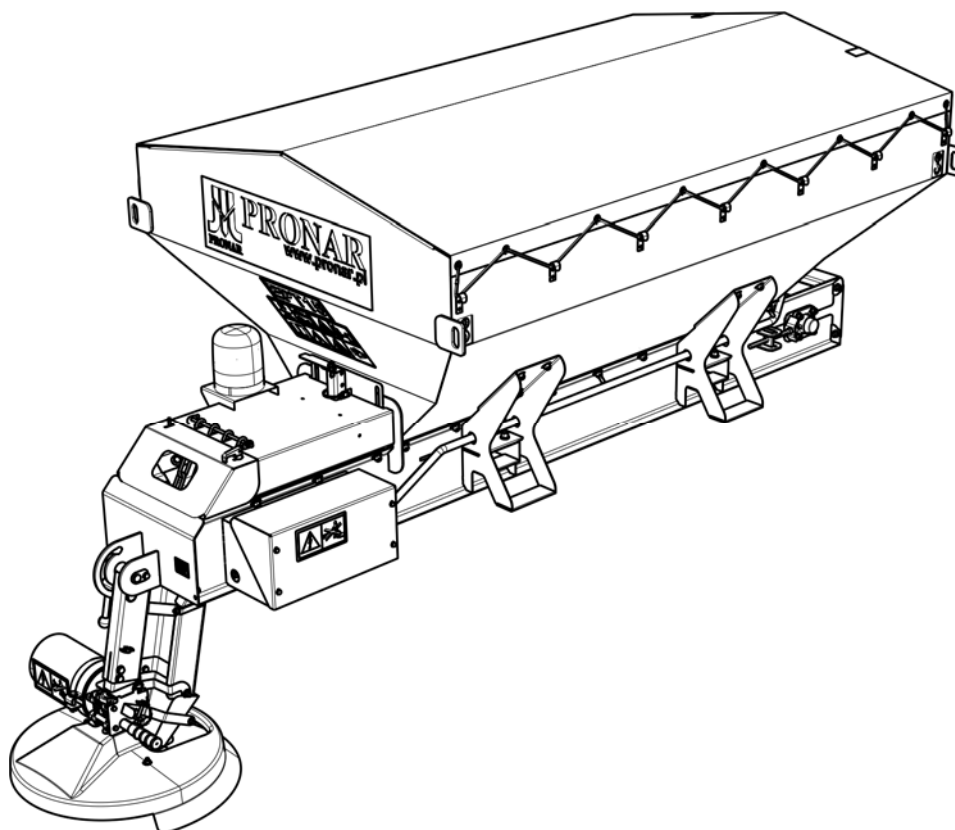

SPREADER

PRONAR EPT15

TRANSLATION OF THE ORIGINAL COPY OF THE MANUAL

ISSUE 1B-06-2012

PUBLICATION NO 300N-00000000-UM

EN